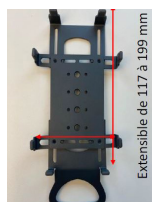

**POS base 400**

40 cm aluminium column, cable entry covered with synthetic bristles

**POS arm S**

VESA 75/100 screen support, for mounting flat screens weighing up to 10 kg, range 7 cm

**POS VESA M120**

VESA 75 12 cm pole, for mounting flat screens weighing up to 10 kg, range 7 cm

**POS VESA M200**

VESA 75/100 pole, 20 cm, for mounting flat screens weighing up to 10 kg, range 27 cm

**POS PLATE**

All-brand printer plate, 16 cm x 20 cm

**POS base 200**

20 cm aluminium column for EPT support or printer plate

**POS arm 120**

20 cm aluminium support arm for 40 cm column assembly, 10 kg capacity

**POS arm 200**

27 cm aluminium support arm for 40 cm column assembly, 10 kg capacity

**POSSUPPTPE**

Universal bracket for all brands of payment terminals