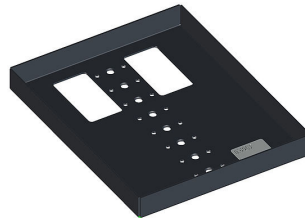

**POS base 400**

40 cm aluminium column, cable entry covered with synthetic bristles

**POS arm S**

VESA 75/100 screen support, for mounting flat screens weighing up to 10 kg, range 7 cm

**POS VESA M120**

VESA 75 12 cm pole, for mounting flat screens weighing up to 10 kg, range 7 cm

**POS VESA M200**

VESA 75/100 pole, 20 cm, for mounting flat screens weighing up to 10 kg, range 27 cm

**POS PLATE**

All-brand printer plate, 16 cm x 20 cm

**POS base 200**

20 cm aluminium column for EPT support or printer plate

**POS arm 120**

20 cm aluminium support arm for 40 cm column assembly, 10 kg capacity

**POS arm 200**

27 cm aluminium support arm for 40 cm column assembly, 10 kg capacity

**POSSUPPTPE**

Universal bracket for all brands of payment terminals